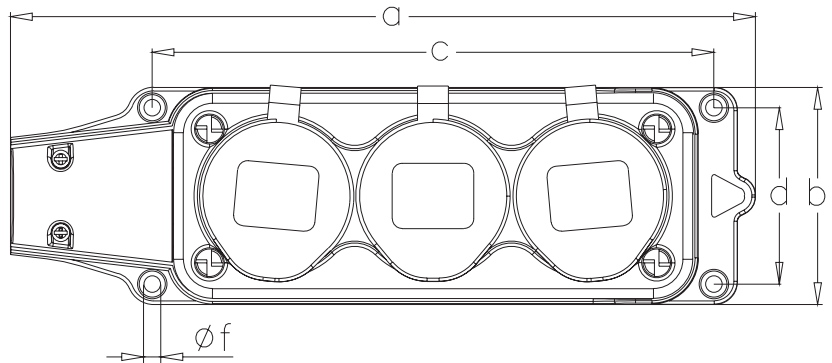

Technical Data Sheet

Date: 06/09/2022

Three Way Socket Outlet

Ref. No: 3101-308-0300

Pack Unit

10

Weight

213 gr.

Technical Informations

Version	German (DIN)
Ampere	16A
Voltage	250 V. AC
Protection Class	IP 54
Number Of Poles	3 (2P + E)
Contact Material	MS 58
Contact Carrier	Polycarbonate
Plastic Material	Thermoplastic Elastomer
Connection Type	Screw
Operation Temperature	-15 / +70 (±2)

Compliance with European Union 2011/65 /EU RoSH Directives

TS IEC 60884-1 / TS 40 NATIONAL

Dimensions

a	228
b	67
c	172
d	54
e	44
Øf	5

Tel: +90 232 880 90 01
Fax: +90 232 880 90 02

info@tpelectric.com.tr

Kemalpaşa O.S.B. 600 Sk. No:364
35730 Kemalpaşa - İZMİR / TÜRKİYE