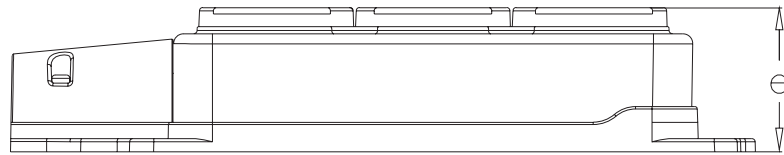

Dimensions

a	228
b	67
c	172
d	54
e	44
Øf	5

Tel: +90 232 880 90 01
Fax: +90 232 880 90 02

info@tpelectric.com.tr

Kemalpaşa O.S.B. 600 Sk. No:364
35730 Kemalpaşa - İZMİR / TÜRKİYE